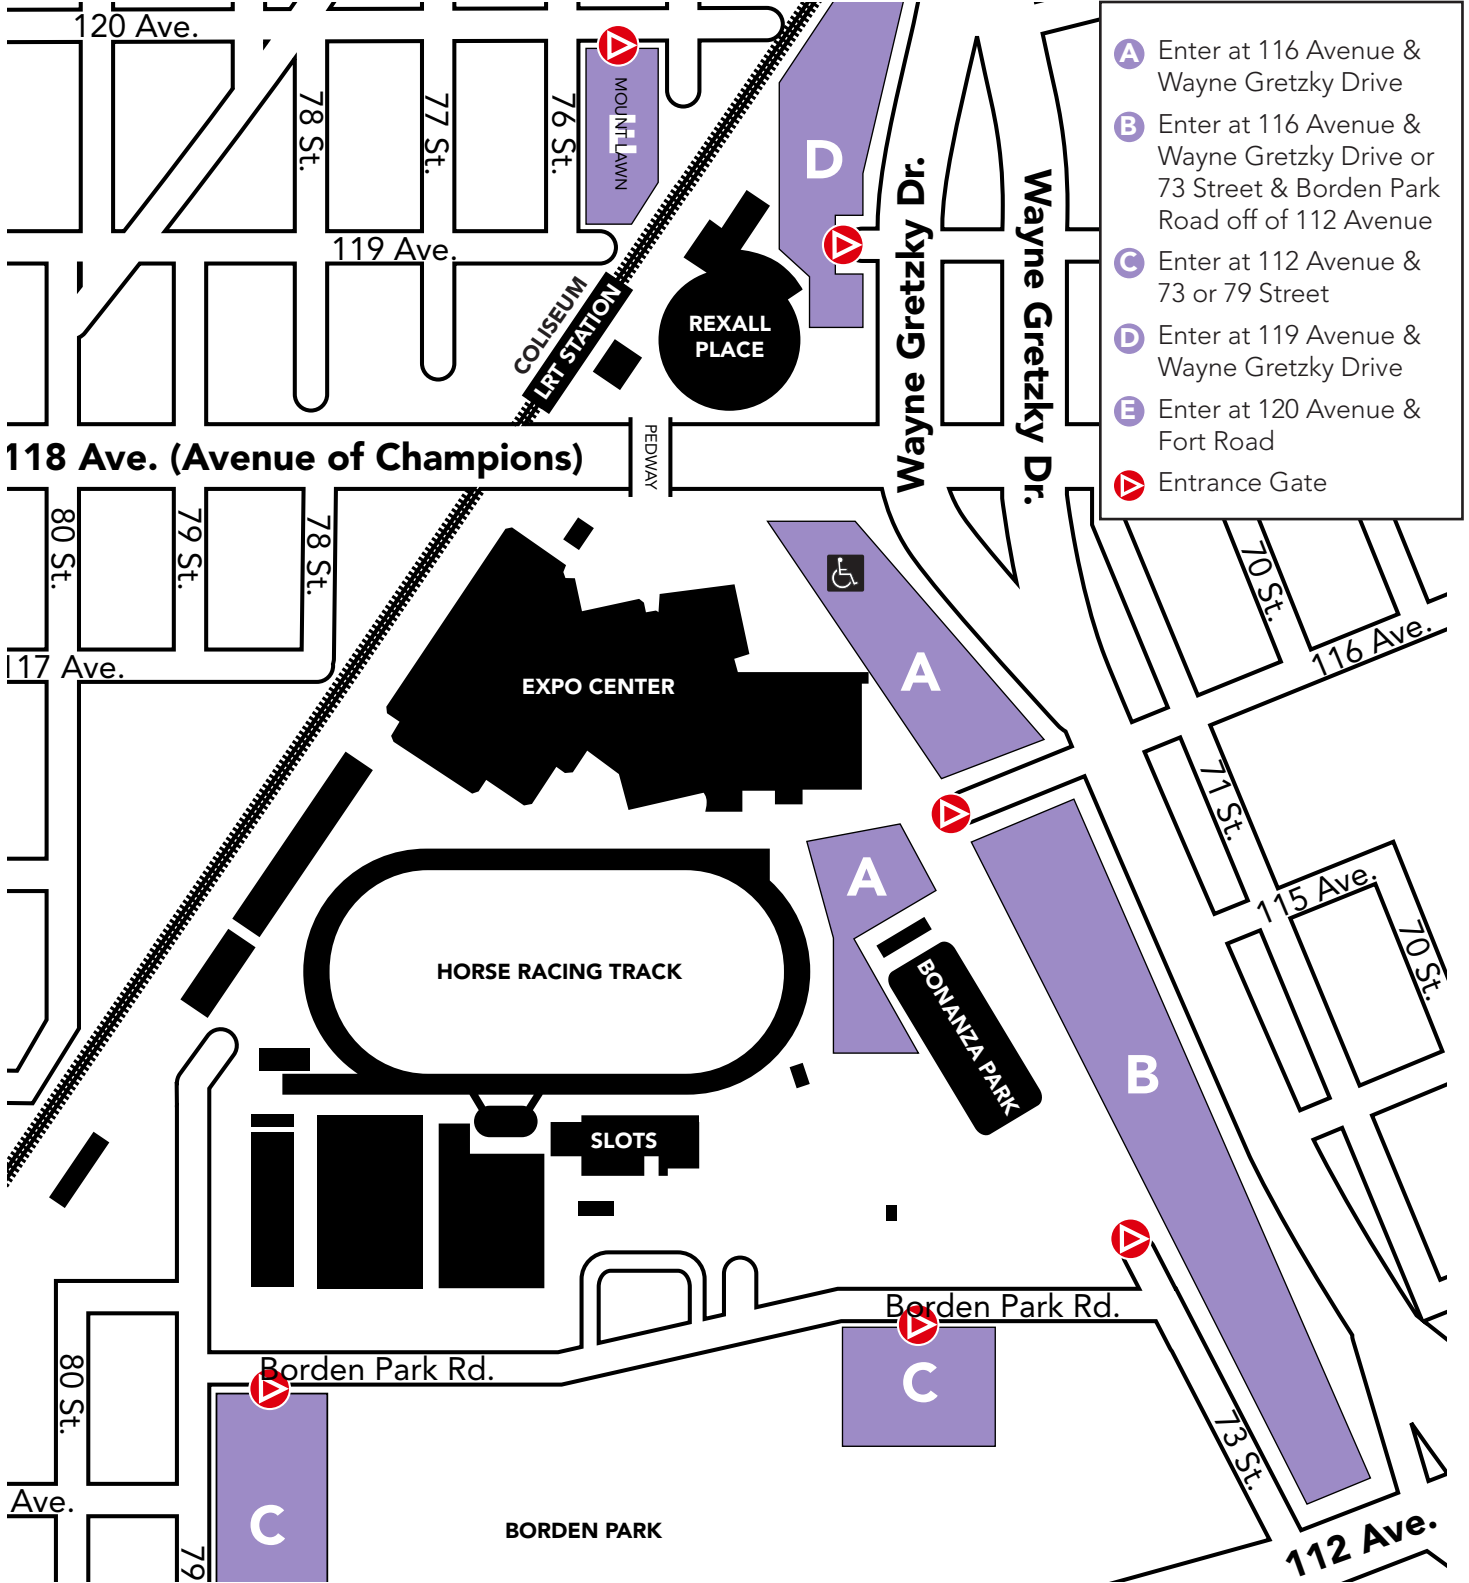

**NORTHLANDS**  
Live a lot.

**Northlands Area Map**  
Canadian Finals Rodeo  
Edmonton, Alberta, Canada

- A** Enter at 116 Avenue & Wayne Gretzky Drive
- B** Enter at 116 Avenue & Wayne Gretzky Drive or 73 Street & Borden Park Road off of 112 Avenue
- C** Enter at 112 Avenue & 73 or 79 Street
- D** Enter at 119 Avenue & Wayne Gretzky Drive
- E** Enter at 120 Avenue & Fort Road
- Entrance Gate